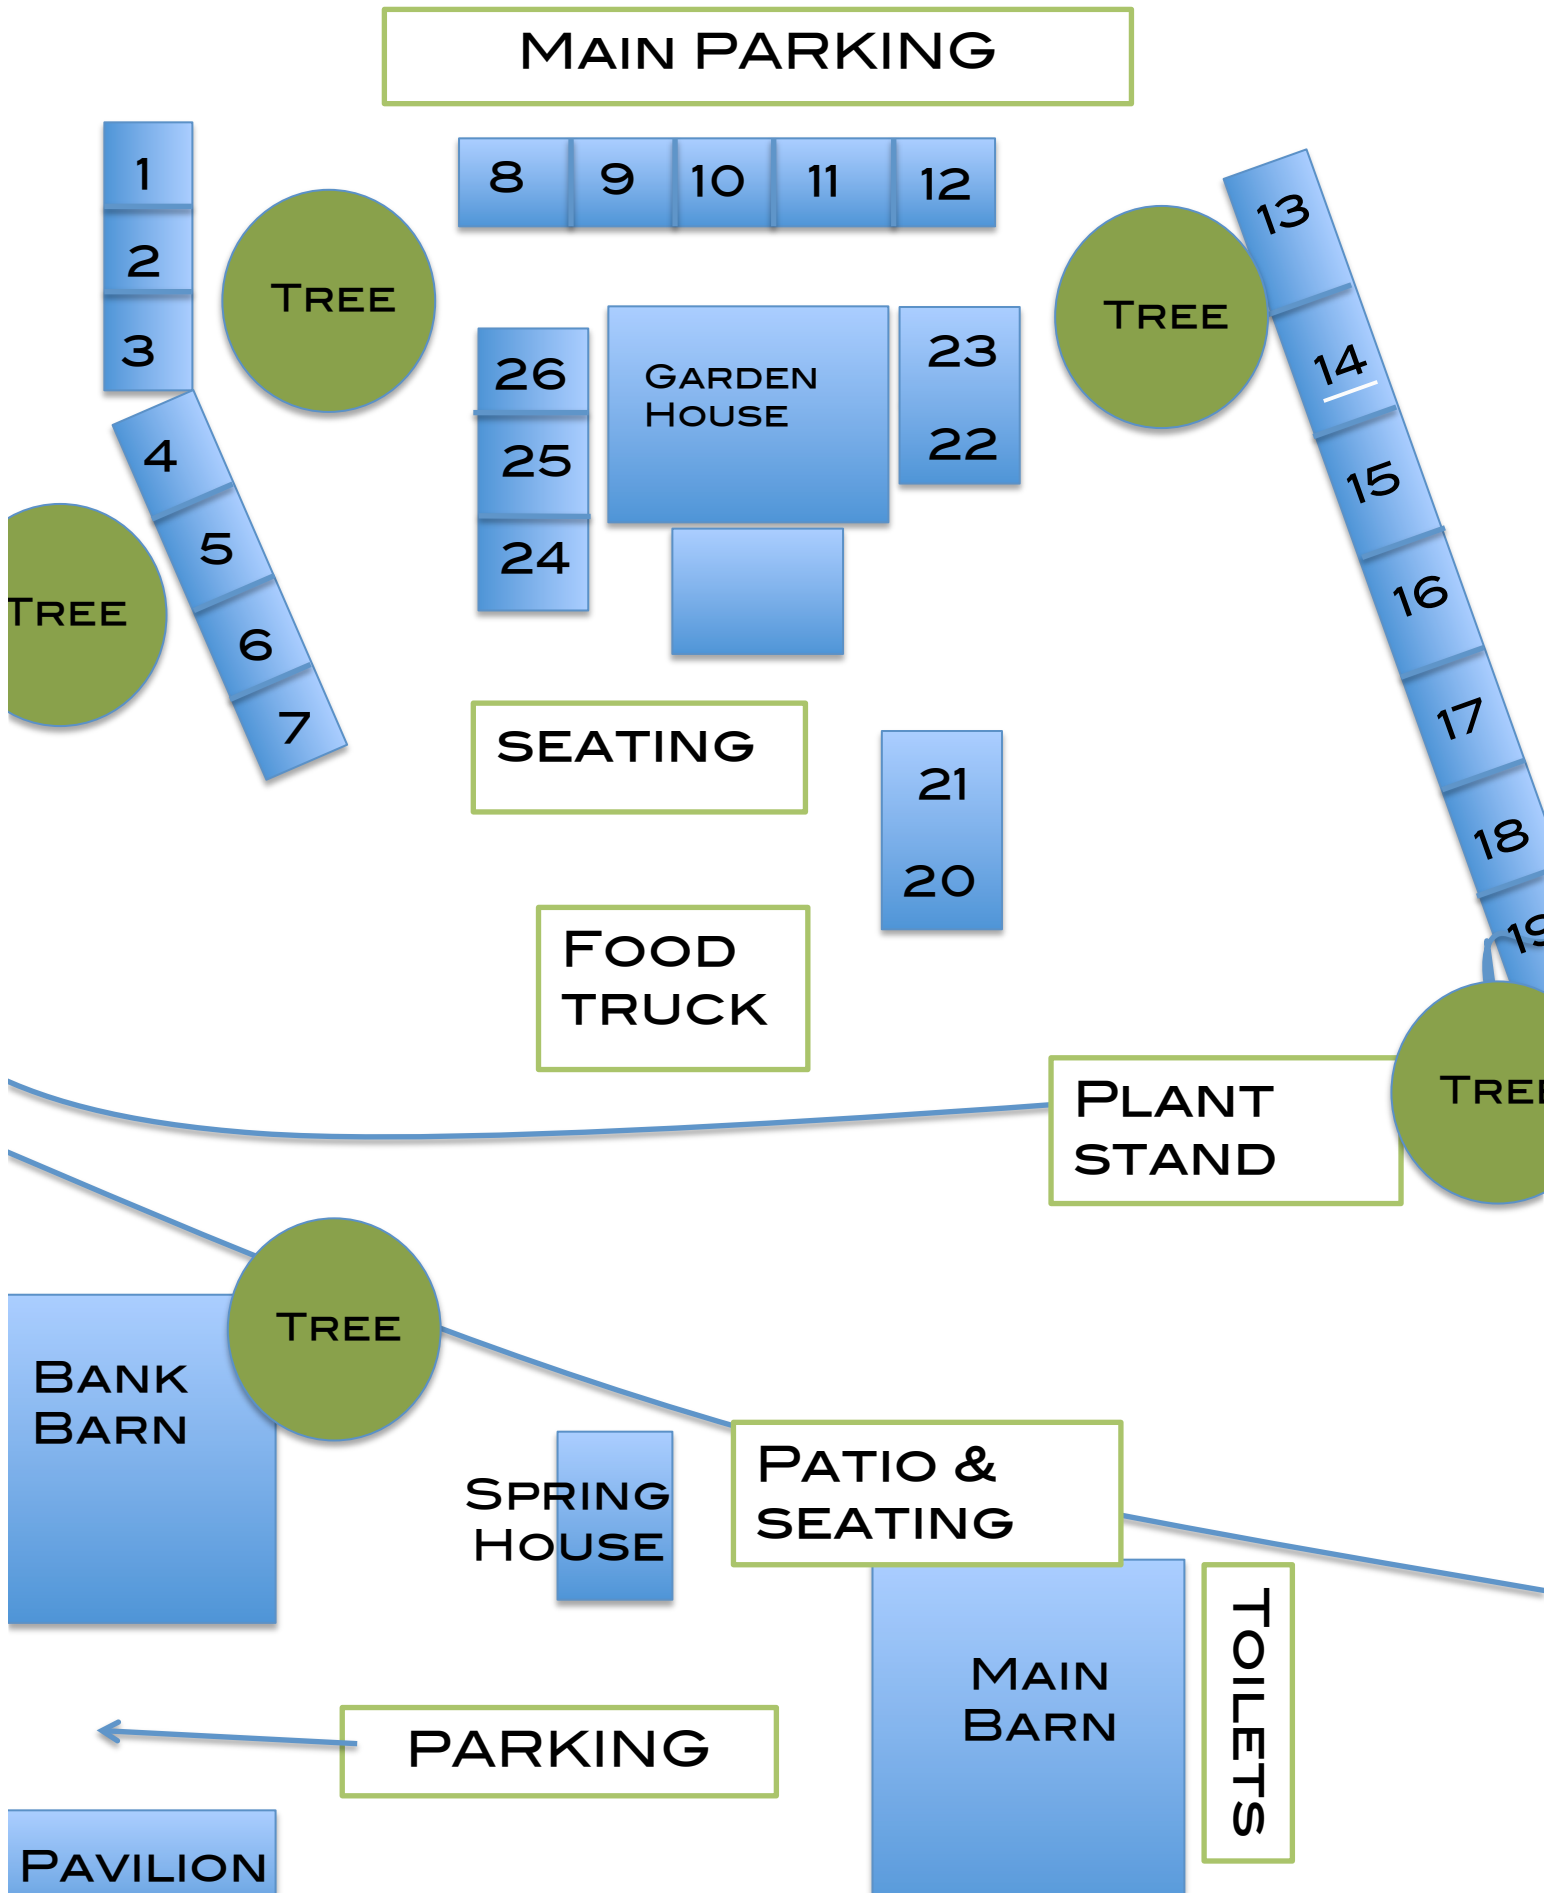

SPRING 2016 MARKET DAYS

Map is NOT TO SCALE. All space sizes are 10'x10'.

SPRING 2016

SPACE#	DEALER
1	DAMSEL IN DISTRESS VINTAGE
2	ANNE ROONEY'S ANTIQUES
3	VIRGINIA JAMES VINTAGE
4	JAMES & JESS HOUSE OF GOODS
5	JAMES & JESS HOUSE OF GOODS
6	KELLEY YOEMANS
7	KELLEY YOEMANS
8	OUTSIDE THE WINDOW
9	WHITE BUFFALO HOME DESIGNS
10	JANE SHAW
11	DANSEY DÉCOR & DESIGN
12	THE LINEN TIGER
13	MODERN TIMES
14	JUNKWORKS ANTIQUES
15	J WALKINGSONG
16	FEATHERS IN THE NEST
17	RENEWED FURNISHINGS
18	JOE DALE
19	E. SCOTT WOODBINE
20	CAPRIKORN FARMS
21	SALIZON CHOCOLATE
22	SWEET•SHABBY•SLEEK
23	SWEET•SHABBY•SLEEK
24	IN BLOOM JEWELRY
25	FORTUNA SOUL
26	C & H DESIGNS
27	FIND YOUR FANCY